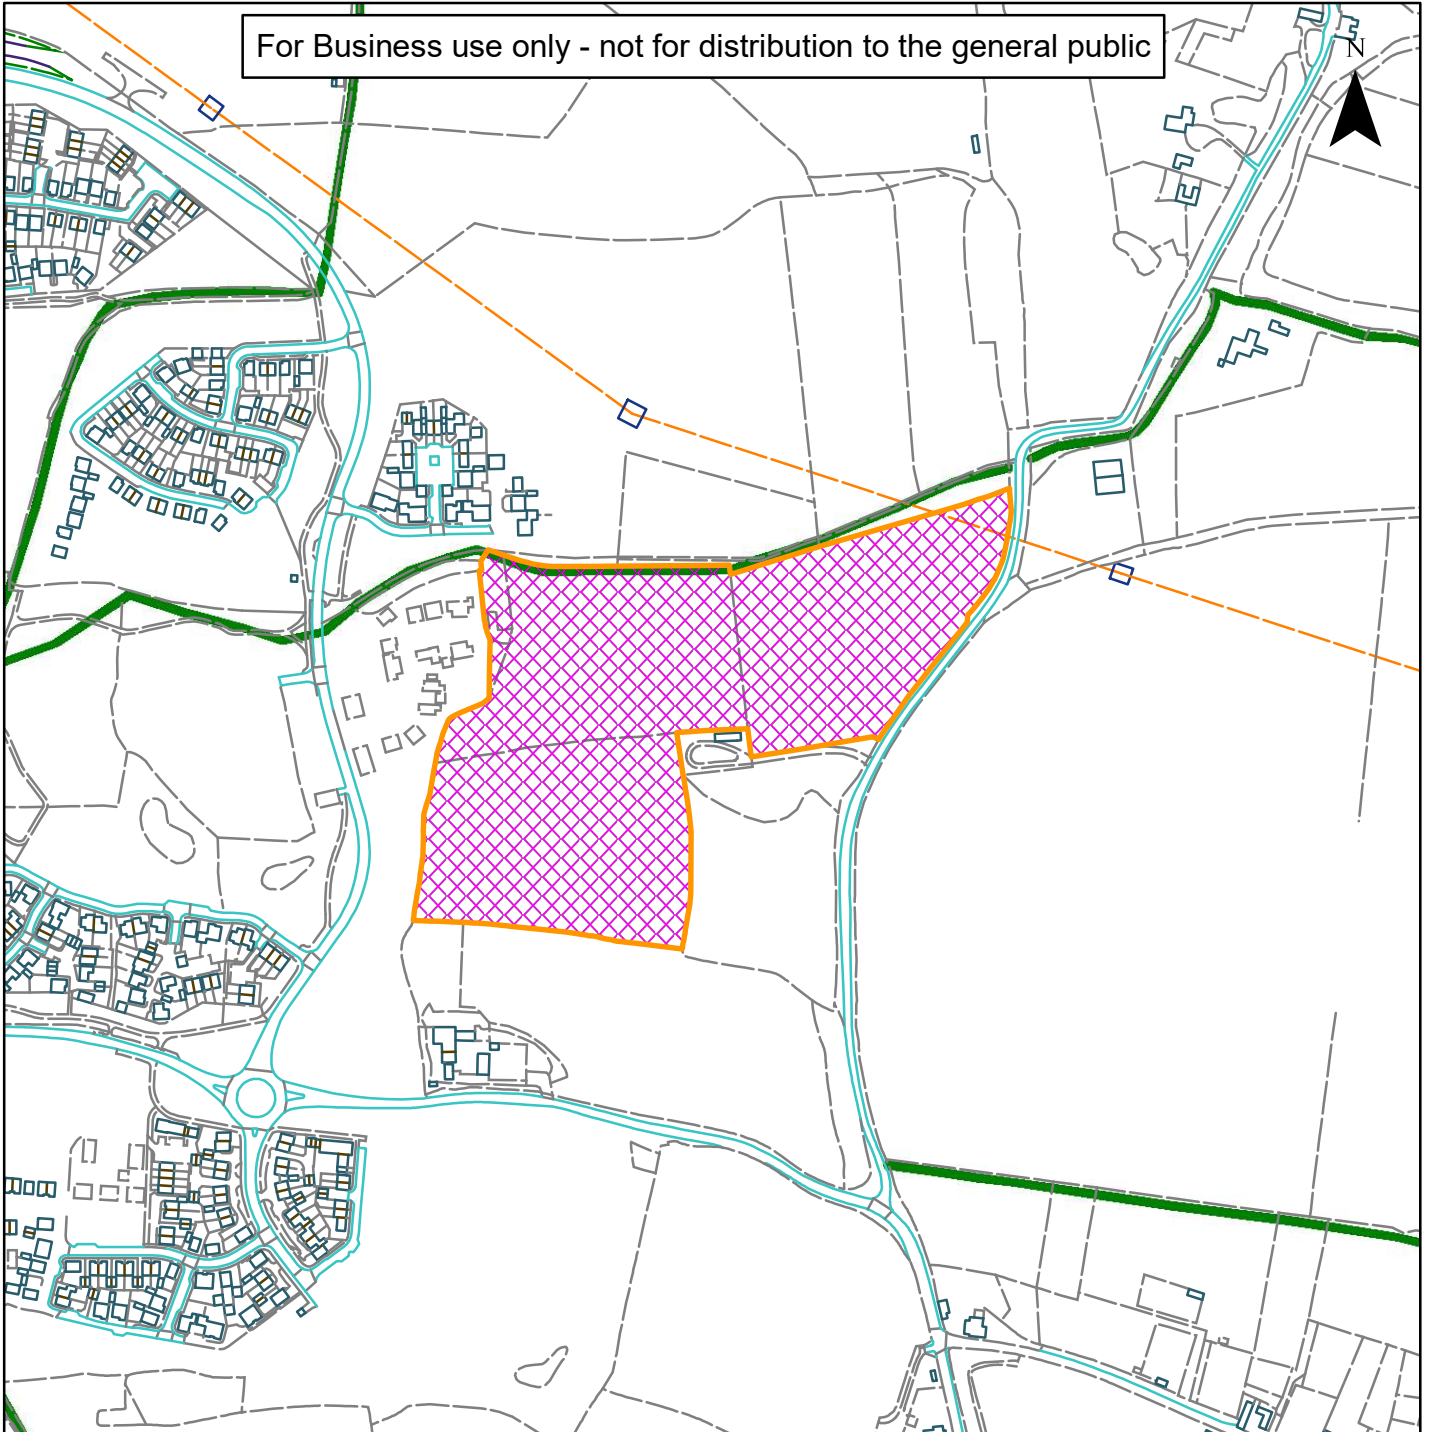

06) DC/20/2607

Horsham District Council

Land at Duckmoor, East of Billingshurst, Billingshurst, RH14 9DZ

For Business use only - not for distribution to the general public

Scale: 1:5,000

Reproduced by permission of Ordnance Survey map on behalf of HMSO. © Crown copyright and database rights (2019). Ordnance Survey Licence.100023865